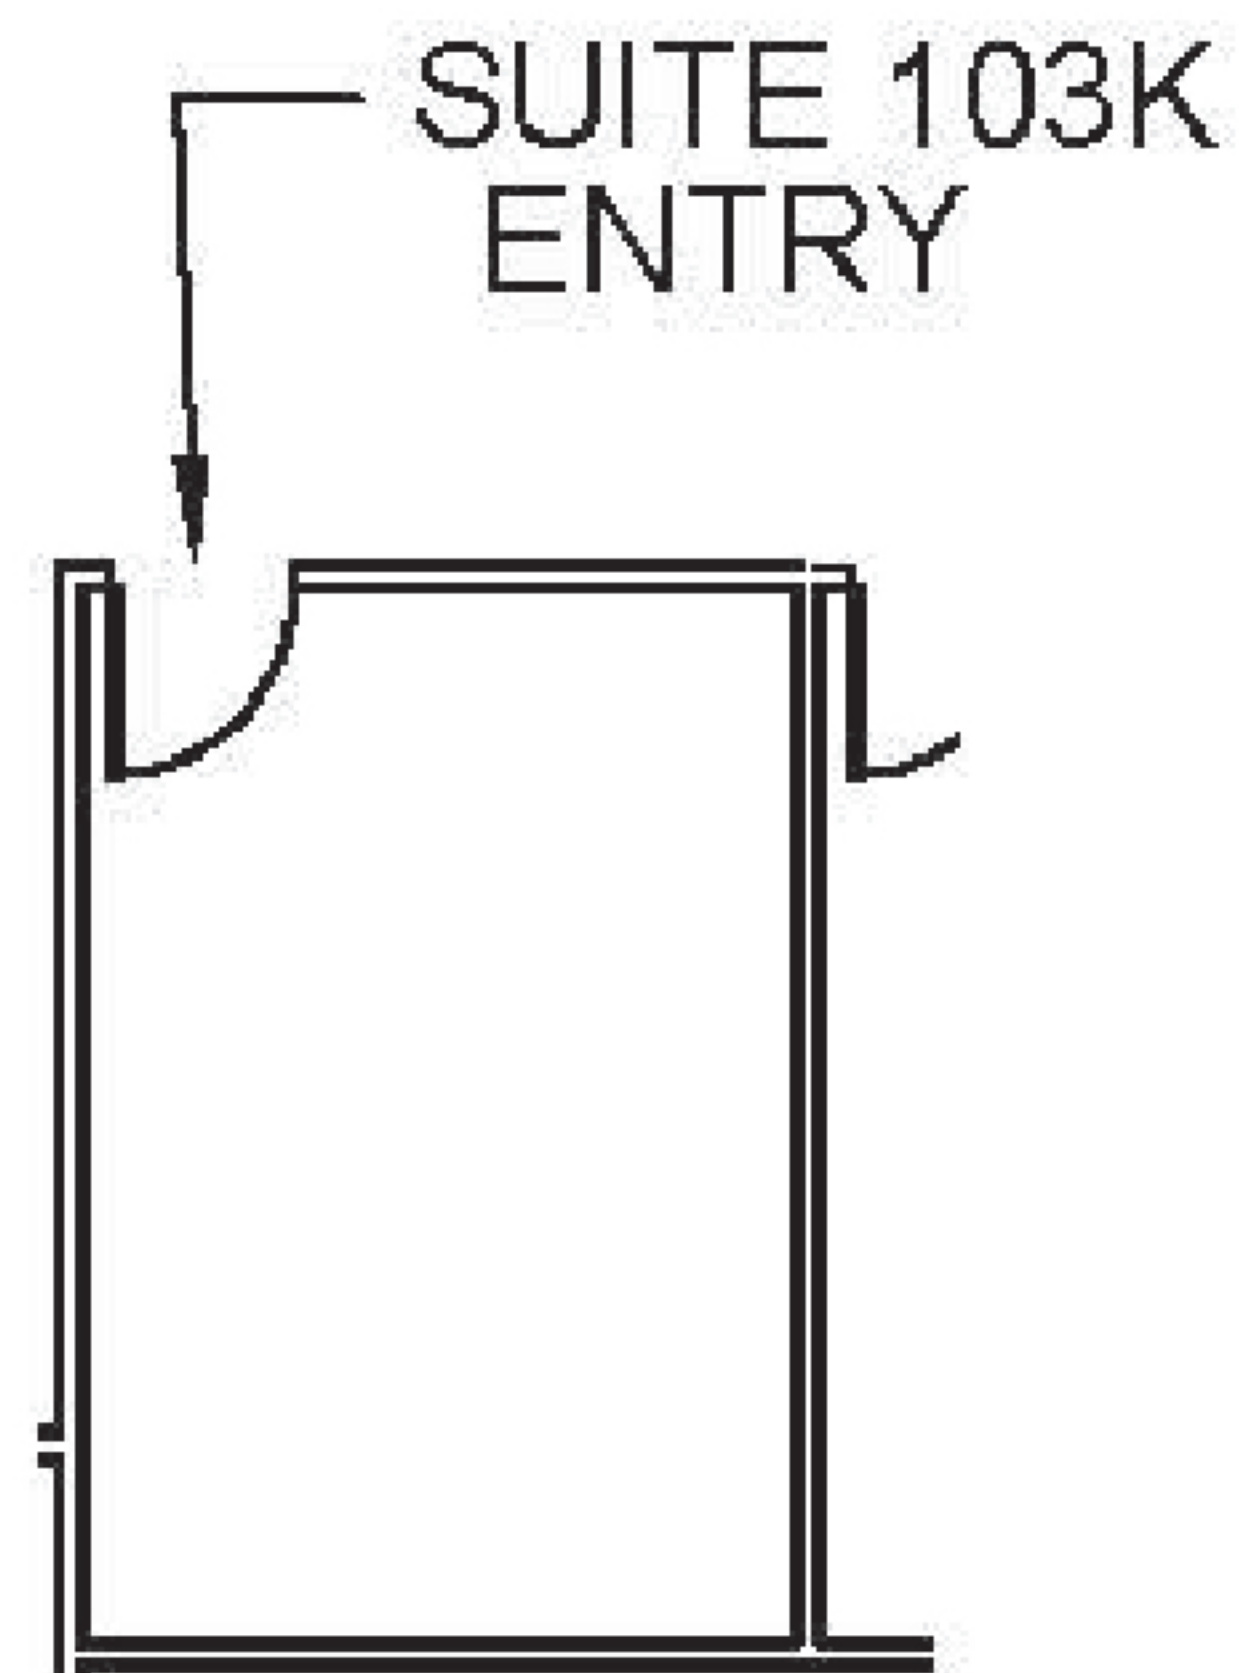

Space for Lease Information:

4300 S. I-10 Service Rd.
Metairie, LA 70001

Suite: 103K

RSF: 184

Contact

1st Lake Commercial Properties, Inc.
3925 N. I-10 Service Rd. Suite 130
Metairie, LA 70002
855.234.1278 Fax: 504.885.4941
Licensed in the State of Louisiana