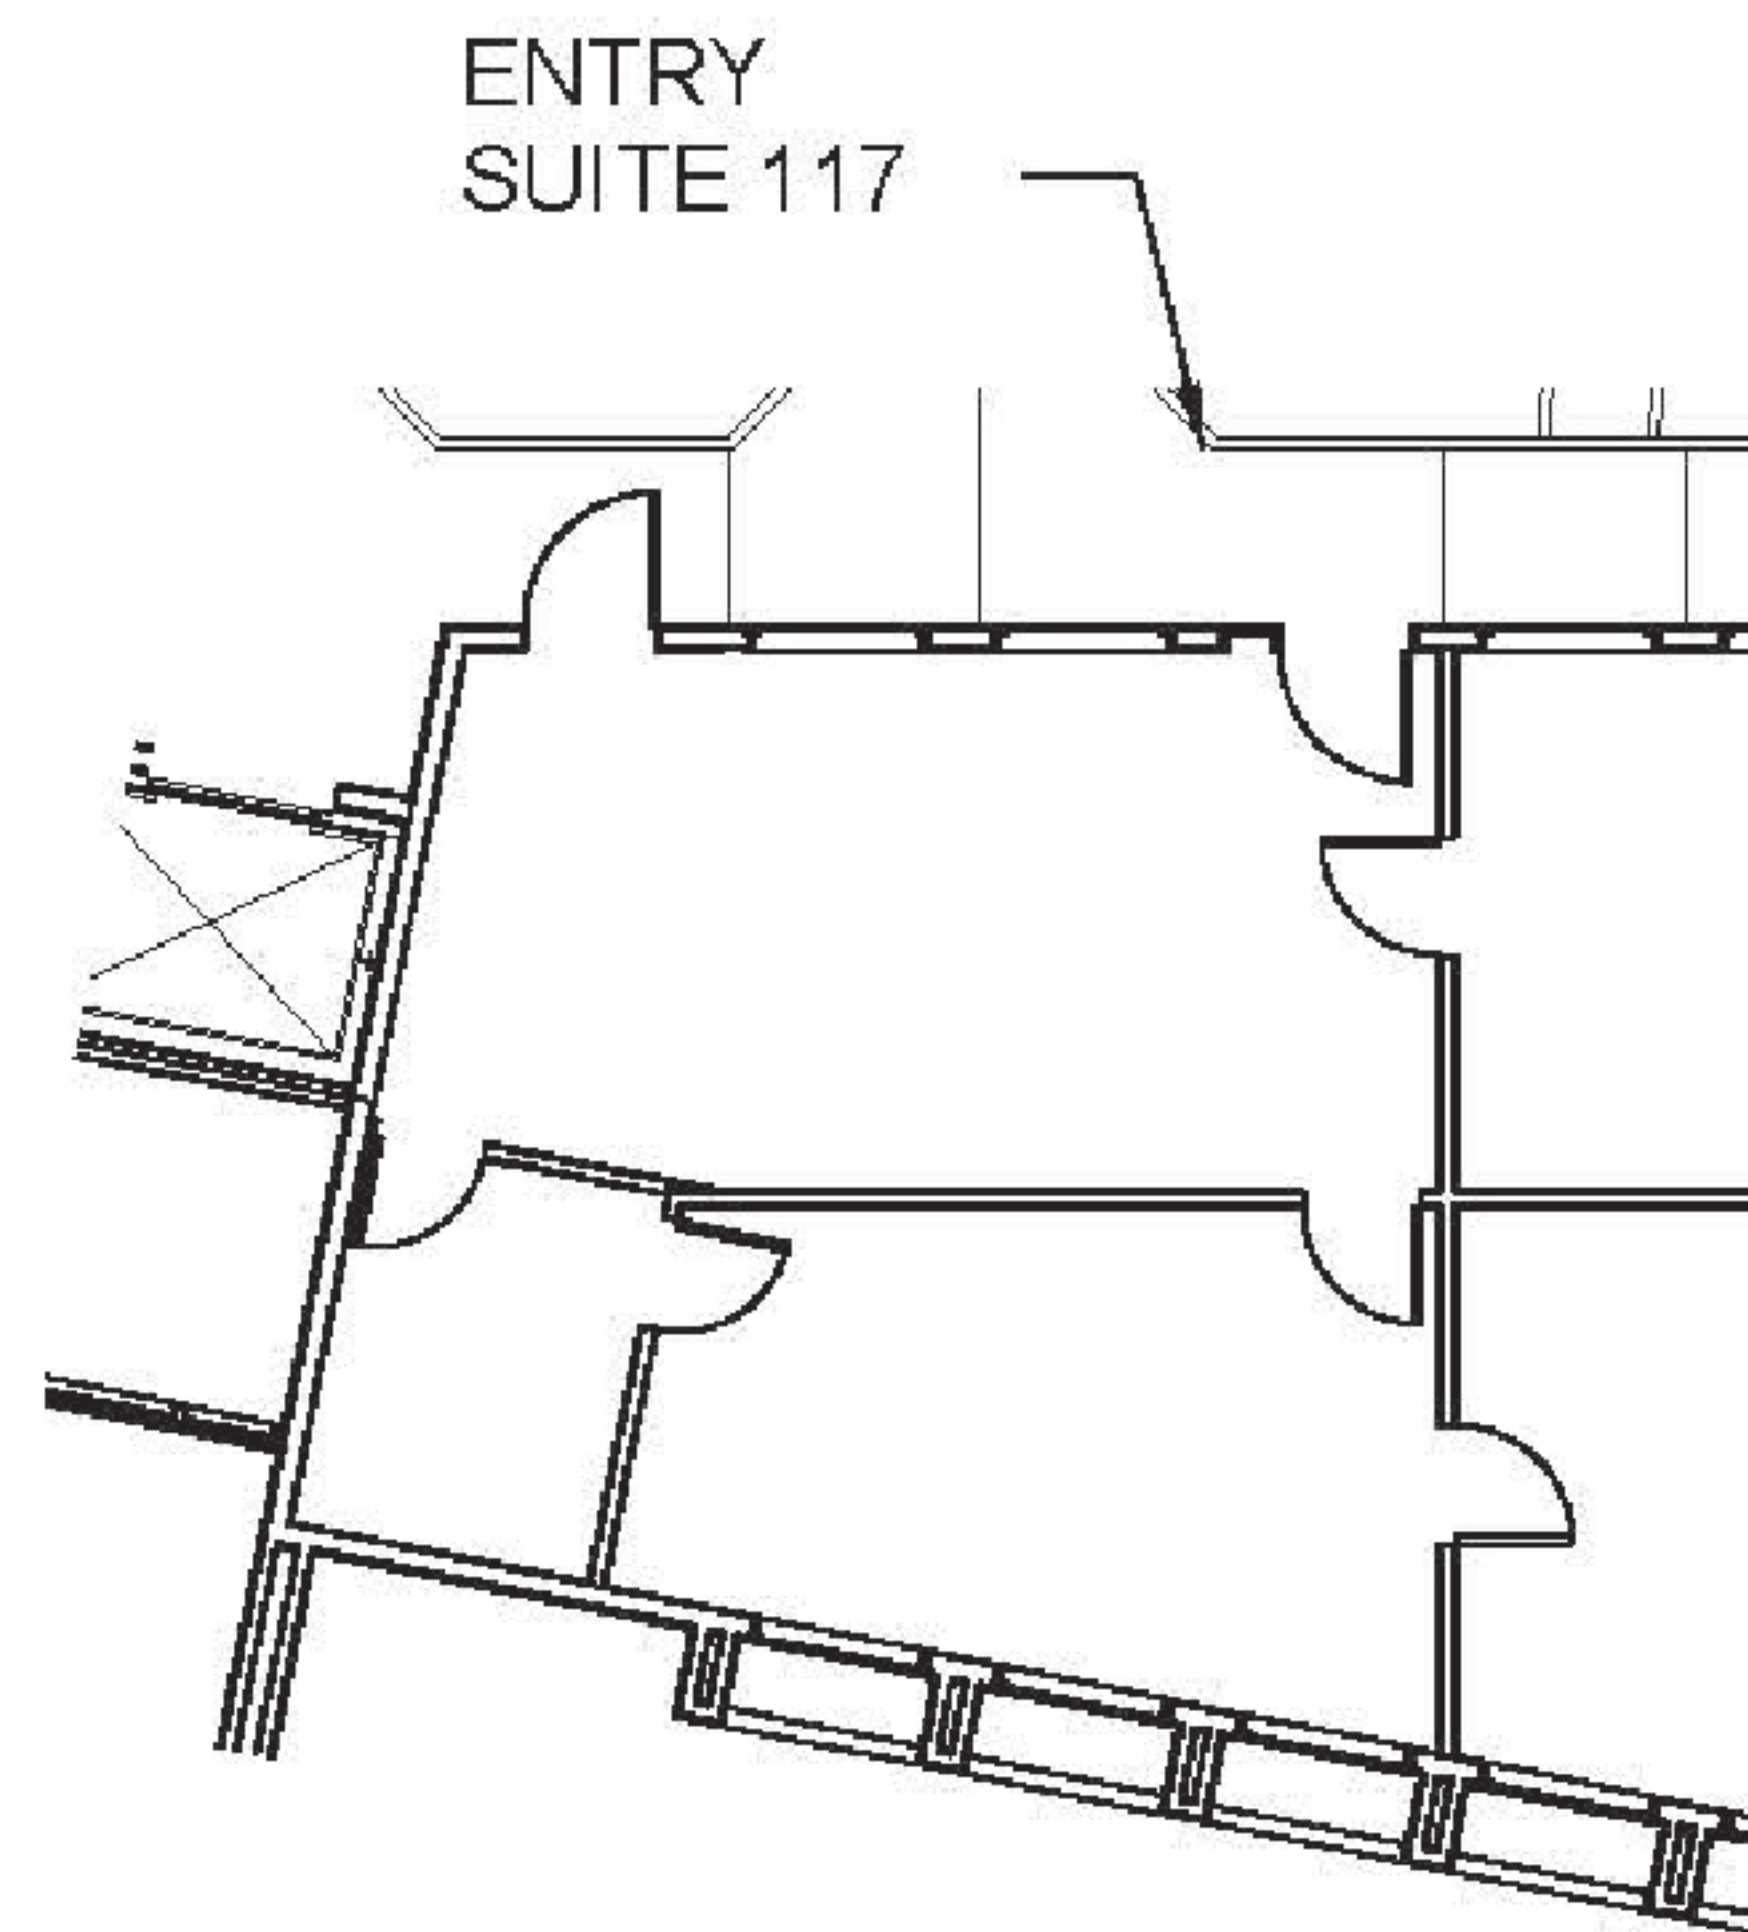

Space for Lease Information:

4300 S. I-10 Service Rd.
Metairie, LA 70001

Suite: 117

RSF: 953

Contact

1st Lake Commercial Properties, Inc.
3925 N. I-10 Service Rd. Suite 130
Metairie, LA 70002
855.234.1278 Fax: 504.885.4941
Licensed in the State of Louisiana