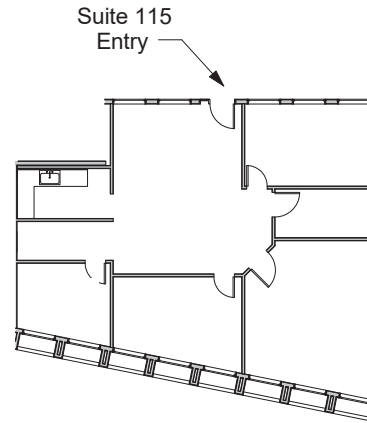

Space for Lease Information:

4300 S. I-10 Service Rd.
Metairie, LA 70001

Suite: 115

RSF: 1540

Comments: 4 office suite
with break room.

Contact

1st Lake Commercial Properties, Inc.
3925 N. I-10 Service Rd. Suite 130
Metairie, LA 70002
504.455.8644 Fax: 504.885.4941
Licensed in the State of Louisiana