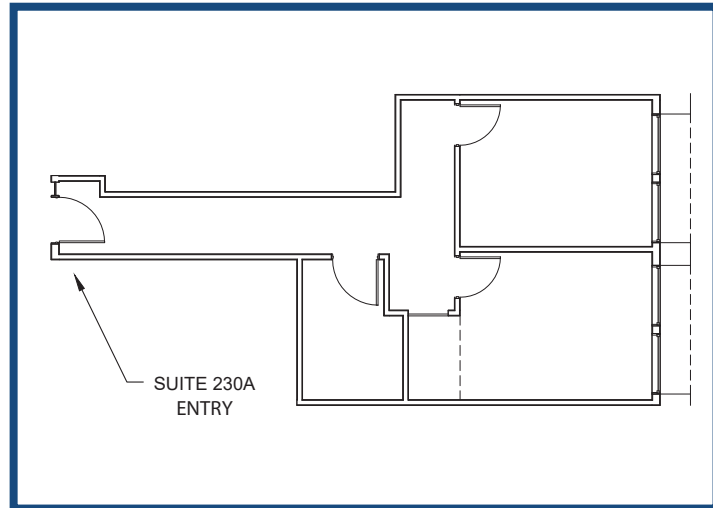

Space for Lease Information:

3925 N. I-10 Service Rd.
Metairie, LA 70001
Suite: 230A
RSF: 740

Contact

1st Lake Commercial Properties, Inc.
3925 N. I-10 Service Rd. Suite 130
Metairie, LA 70002
504.455.8644 Fax: 504.885.4941
Licensed in the State of Louisiana