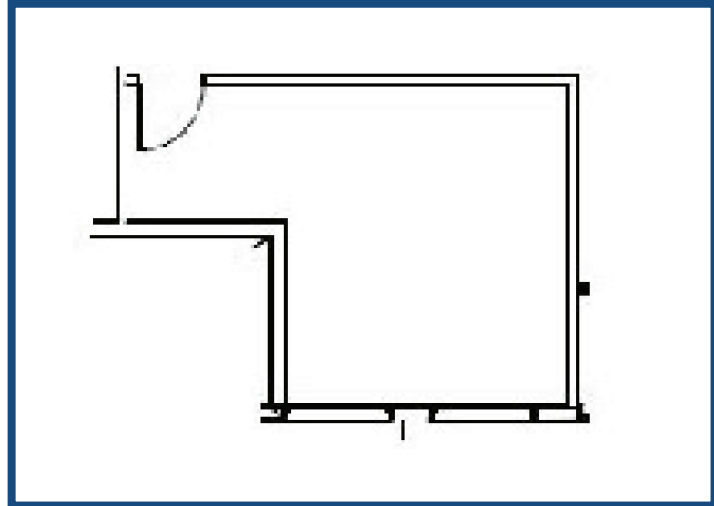

**Space for Lease Information:**

4300 S. I-10 Service Rd.  
Metairie, LA 70001

**Suite:** 101 E

**RSF:** 207

**Contact**

1st Lake Commercial Properties, Inc.  
3925 N. I-10 Service Rd. Suite 130  
Metairie, LA 70002  
504.455.8644 Fax: 504.885.4941  
Licensed in the State of Louisiana