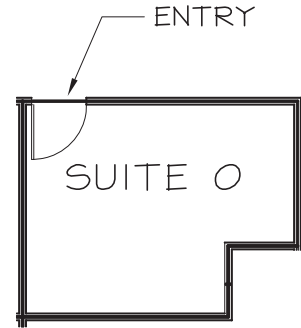

Space for Lease Information:

3925 N. I-10 Service Rd.
Metairie, LA 70001

Suite: 109 O

RSF: 184

Comments: One room office
suite on the first floor.

Contact

1st Lake Commercial Properties, Inc.
3925 N. I-10 Service Rd. Suite 130
Metairie, LA 70002
504.455.8644 Fax: 504.885.4941
Licensed in the State of Louisiana