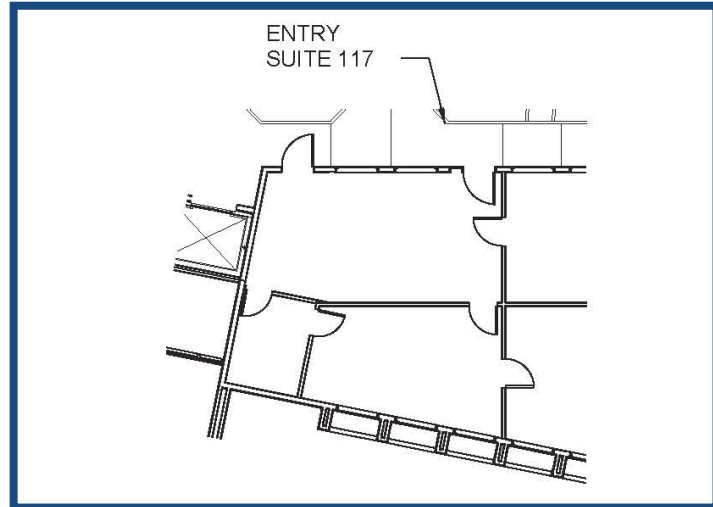

Space for Lease Information:

4300 S. I-10 Service Rd.
Metairie, LA 70001

Suite: 117

RSF: 953

Contact

1st Lake Commercial Properties, Inc.
3925 N. I-10 Service Rd. Suite 130
Metairie, LA 70002
504.455.8644 Fax: 504.885.4941
Licensed in the State of Louisiana