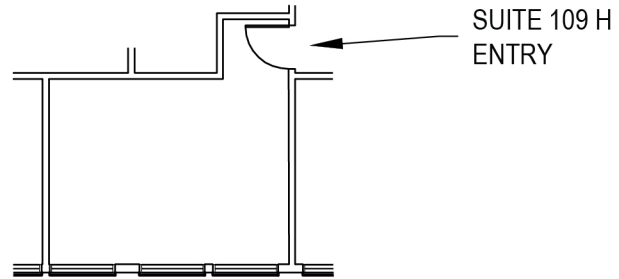

Space for Lease Information:

3945 N. I-10 Service Rd.  
Metairie, LA 70001

Suite: 109H

RSF: 197

Comments: One room office  
suite on the first floor.