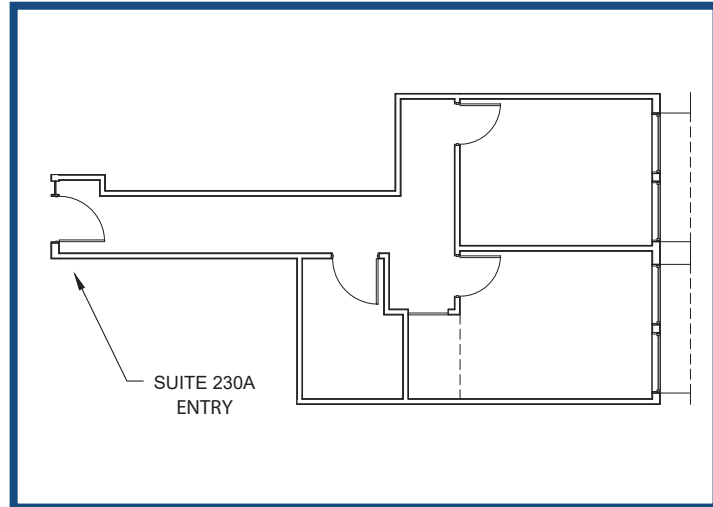

Space for Lease Information:

3925 N. I-10 Service Rd.
Metairie, LA 70001

Suite: 230A

RSF: 740

Contact

1st Lake Commercial Properties, Inc.
3925 N. I-10 Service Rd. Suite 130
Metairie, LA 70002
855.401.2600 Fax: 504.885.4941
Licensed in the State of Louisiana